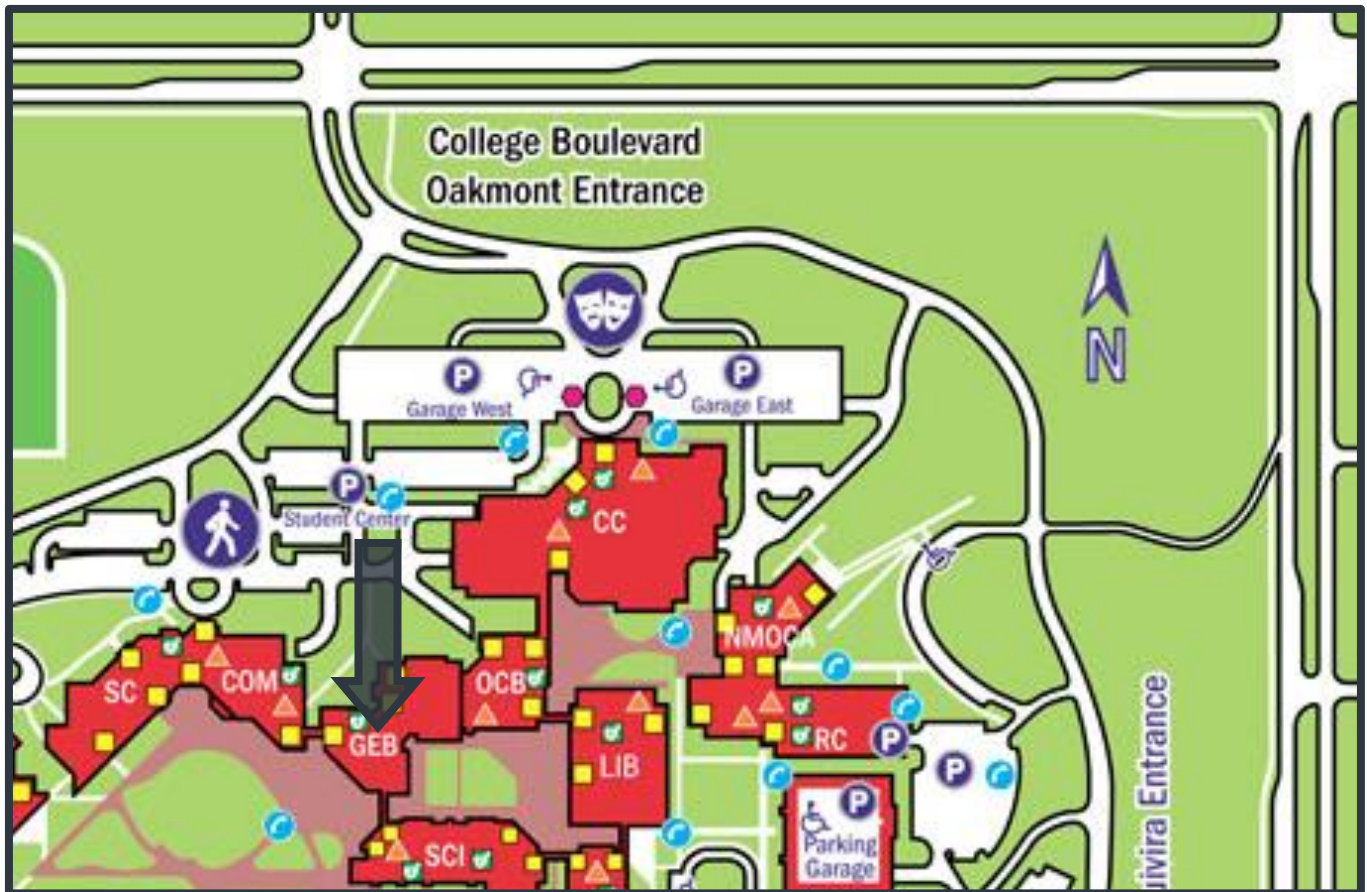

TechConnect

Video
Presentation
&
Awards
Ceremony

JCCC
Craig Auditorium
(GEB 233)

Thursday
July 30th, 2015

7:00 pm

12345 College Blvd
Overland Park, KS

Enter GEB Building.
Go past the Wall of
Honor to the circle
staircase. Take
stairs to 2nd Floor/
Craig Auditorium.

Johnson County Community
College and Skills to Succeed
invite you to join our
TechConnect Video Production
students in celebrating their
hard work accomplishments!

Sit back with some popcorn to
enjoy the show followed by
award presentations and
acknowledgments.

Questions?
stephanie@theskillstosucceed.org

SKILLS TO SUCCEED

JOHNSON COUNTY
COMMUNITY COLLEGE

Craig Auditorium

Located in General Education Building (GEB)

- Enter GEB Building
- Go past the Wall of Honor
- Take round staircase to 2nd Floor
- Craig Auditorium is GEB 233

Elevator Access

- At round staircase, turn left.
- Elevators down hall on right at intersection of GEB & OCB Buildings
- Return to round staircase/GEB 233