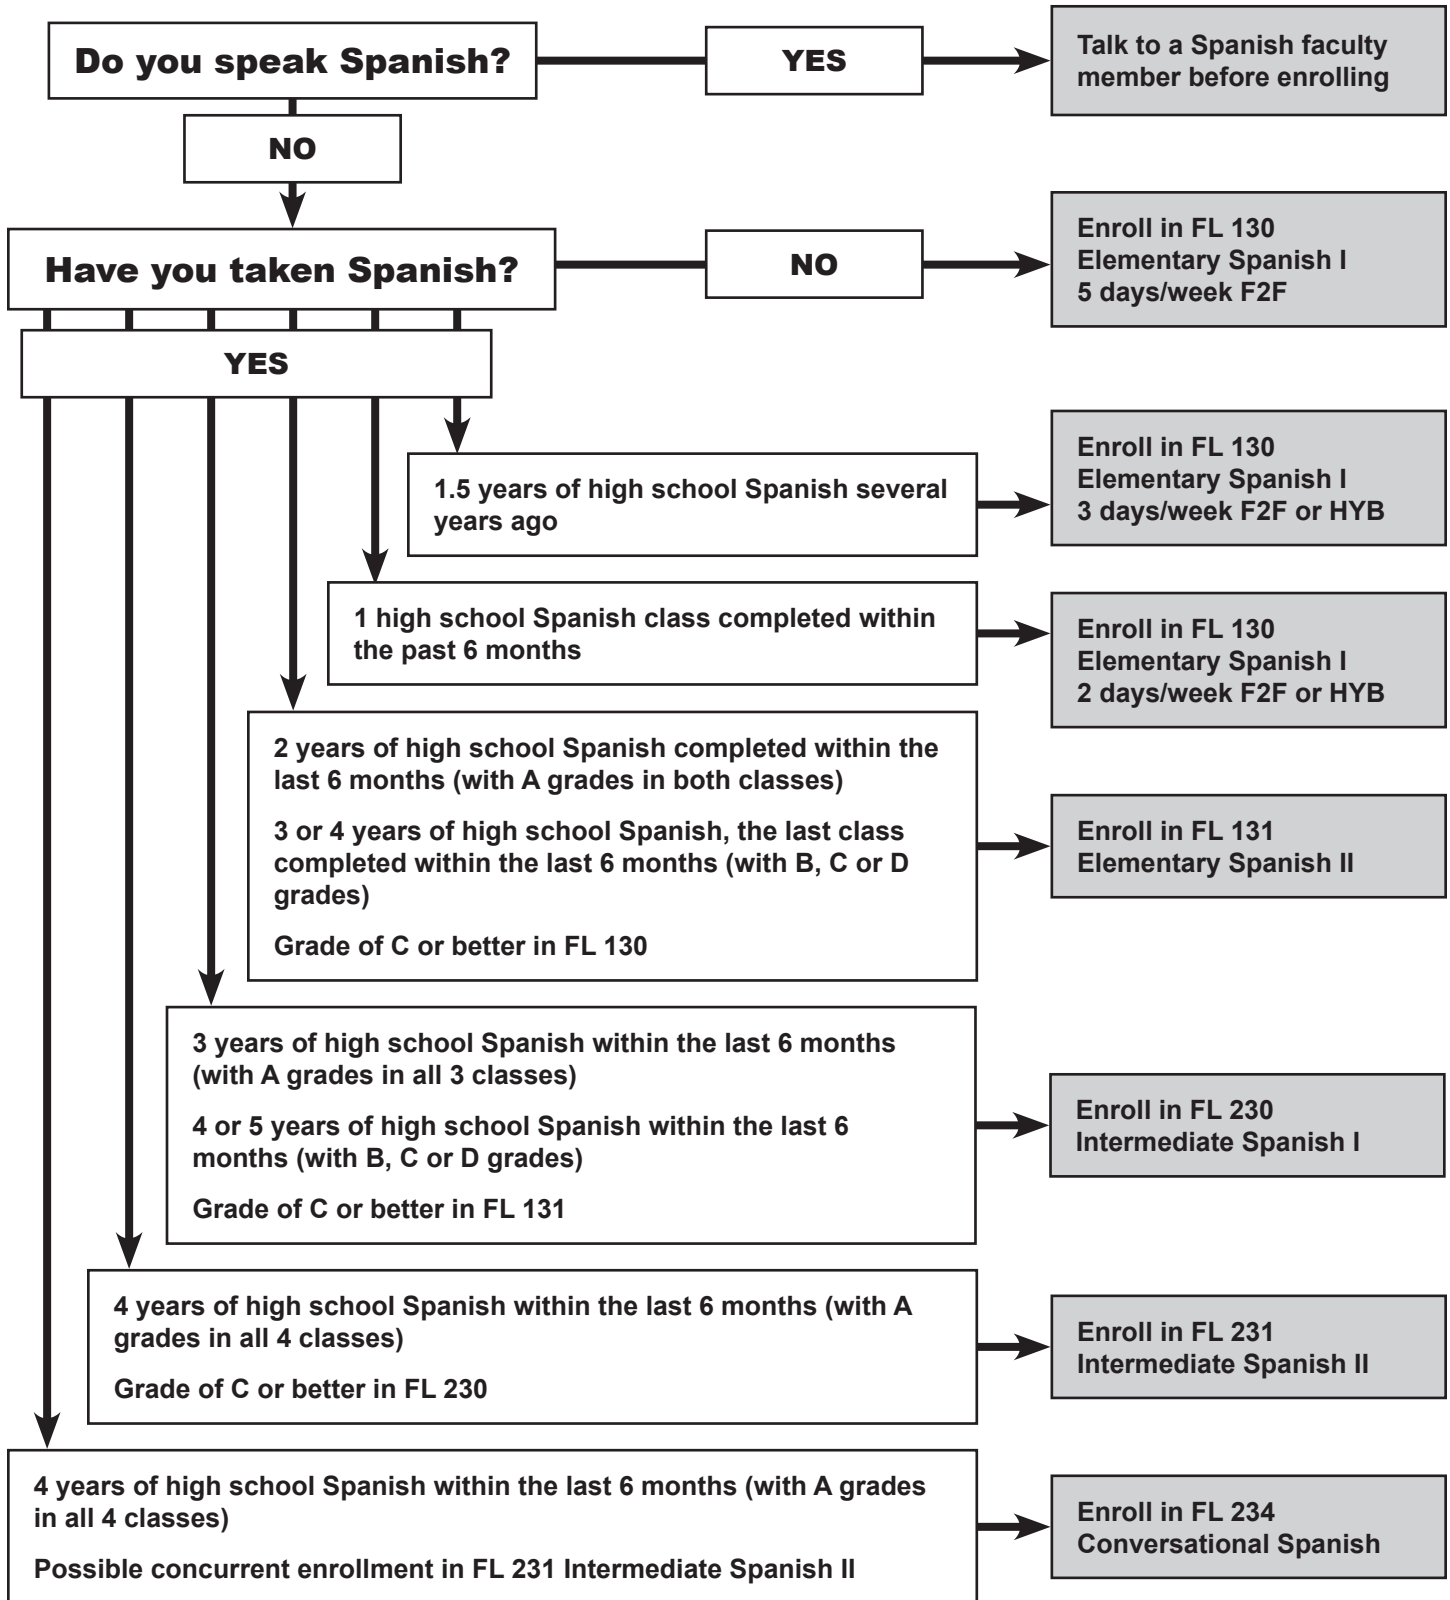

Guidelines for Enrolling in Spanish Classes at Johnson County Community College

Any questions about placement?

- Talk to a JCCC counselor.
- Take the Spanish placement test and speak with the Foreign Language Chair or Spanish faculty afterward
- Ask about the CLEP examination, as you may be able to earn college credit for prior learning. Go to www.jccc.edu and search for CLEP.